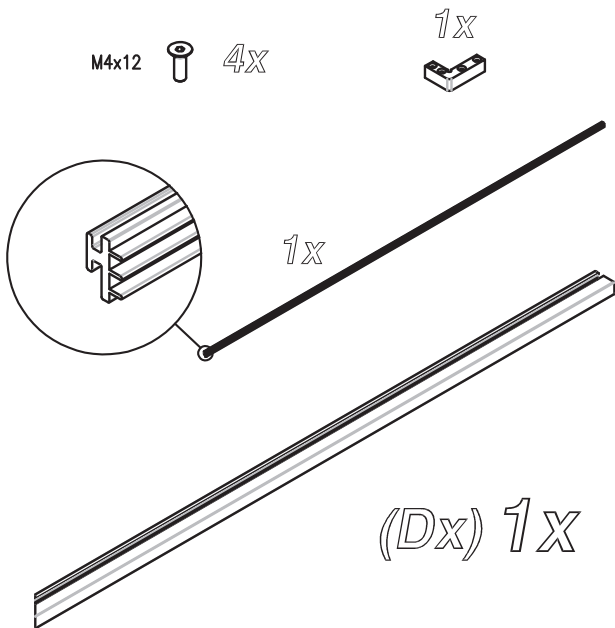

B1750	RIC3154---/DX
B1751	RIC3154---/DX
B1752	RIC3154---/DX
B1755	RIC3154---/DX
B1754	RIC3155---/DX
B1755	RIC3155---/DX
B1756	RIC3156---/DX
B1757	RIC3156---/DX
B1758	RIC3157---/DX
B1759	RIC3157---/DX