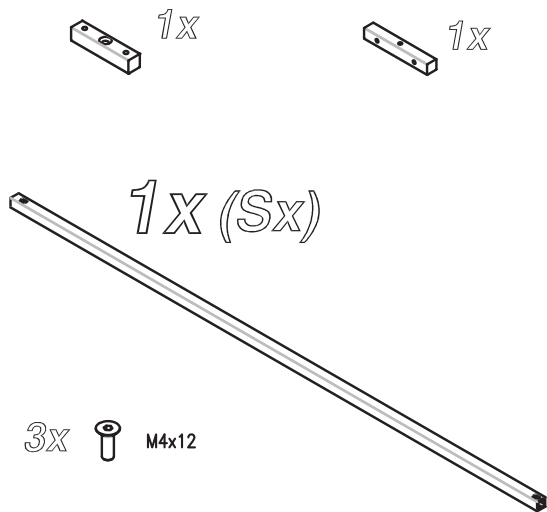

B1750	RIC3138---/SX
B1751	RIC3139---/SX
B1752	RIC3140---/SX
B1755	RIC3141---/SX
B1754	RIC3140---/SX
B1755	RIC3141---/SX
B1756	RIC3140---/SX
B1757	RIC3141---/SX
B1758	RIC3142---/SX
B1759	RIC3143---/SX