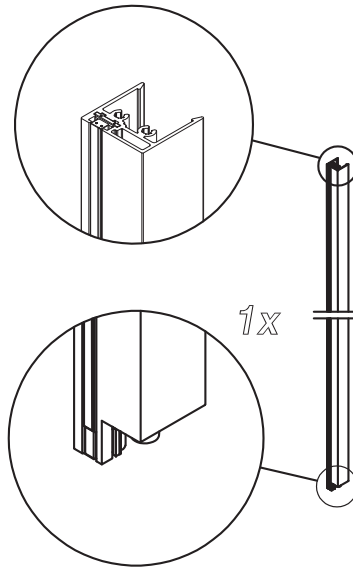

RIC3104---/DX