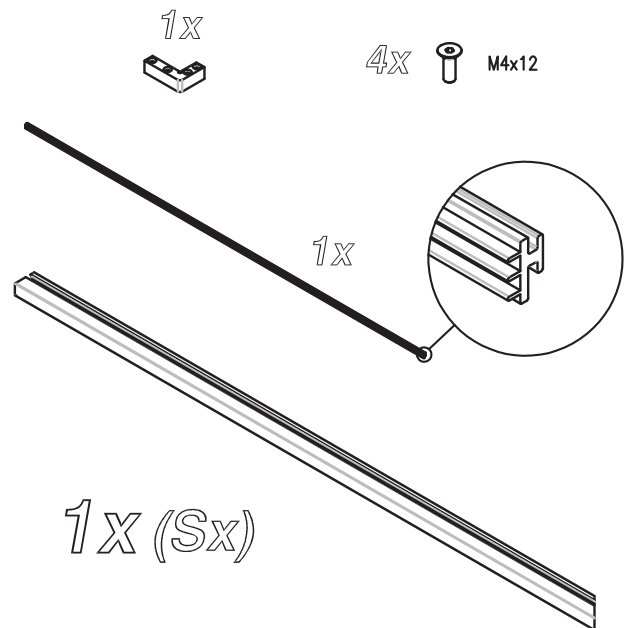

B1750	RIC3154---/SX
B1751	RIC3154---/SX
B1752	RIC3154---/SX
B1755	RIC3154---/SX
B1754	RIC3155---/SX
B1755	RIC3155---/SX
B1756	RIC3156---/SX
B1757	RIC3156---/SX
B1758	RIC3157---/SX
B1759	RIC3157---/SX