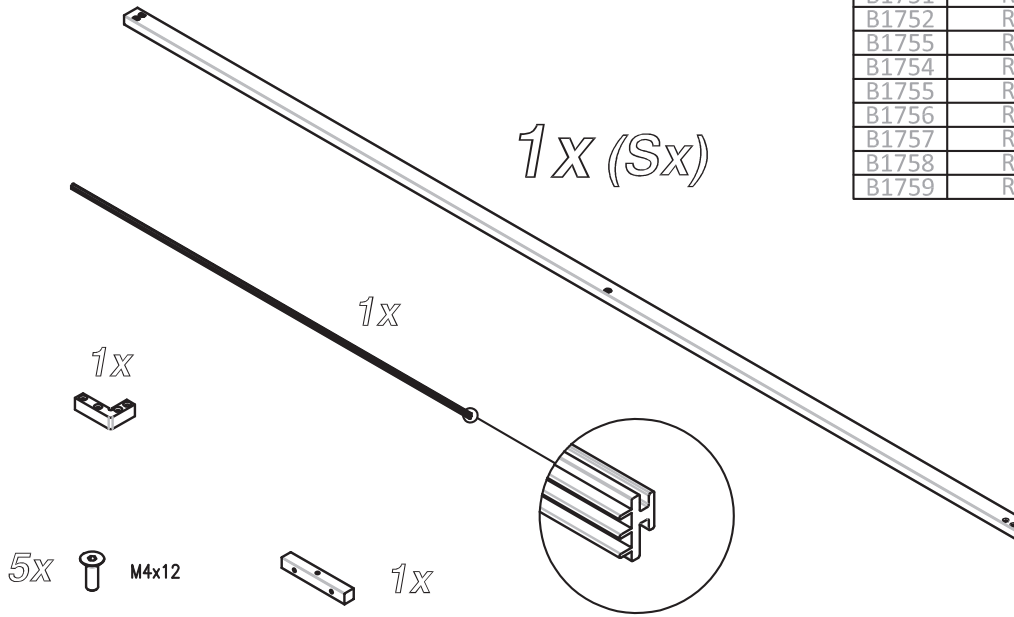

B1750	RIC3144---/SX
B1751	RIC3145---/SX
B1752	RIC3146---/SX
B1755	RIC3147---/SX
B1754	RIC3148---/SX
B1755	RIC3149---/SX
B1756	RIC3150---/SX
B1757	RIC3151---/SX
B1758	RIC3152---/SX
B1759	RIC3153---/SX