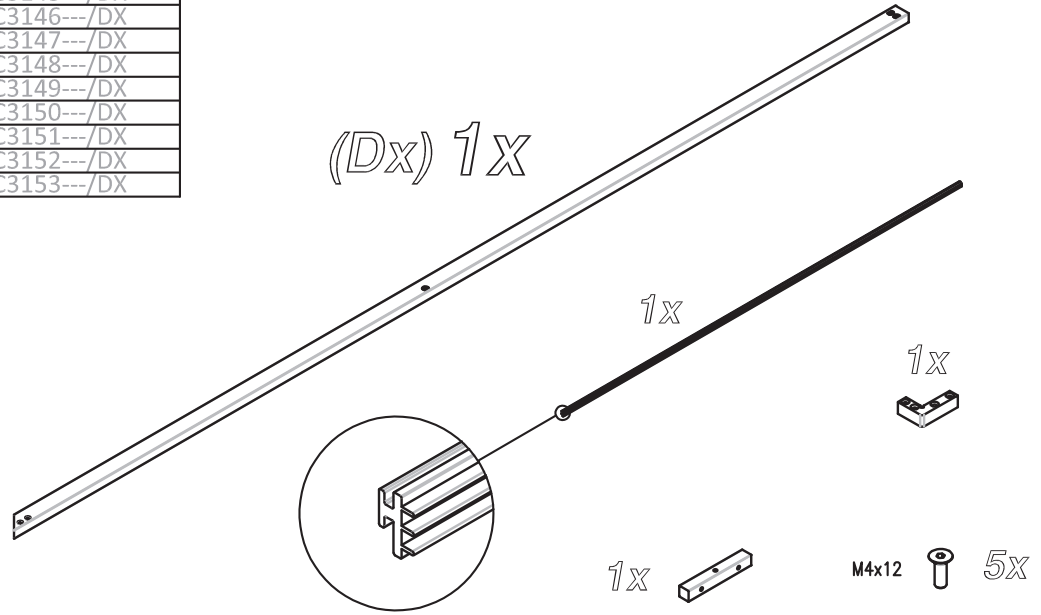

B1750	RIC3144---/DX
B1751	RIC3145---/DX
B1752	RIC3146---/DX
B1755	RIC3147---/DX
B1754	RIC3148---/DX
B1755	RIC3149---/DX
B1756	RIC3150---/DX
B1757	RIC3151---/DX
B1758	RIC3152---/DX
B1759	RIC3153---/DX