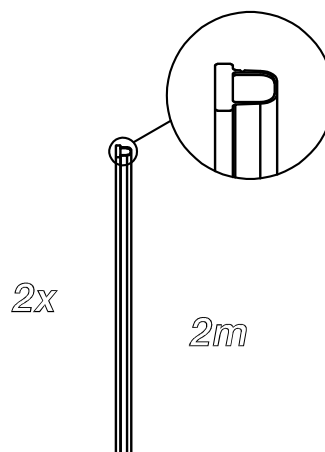

RIC3201

RIC845

RIC3103

RIC3191

RIC3135

RIC3234

RIC3235

RIC3236

RIC3192

RIC2604