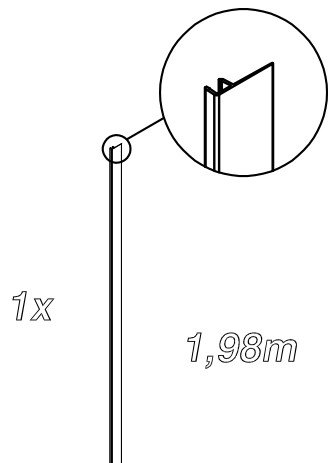

RIC3201

RIC845

RIC3103

RIC3191

RIC3135

RIC3234

RIC3235

RIC3236

RIC3192

RIC2604